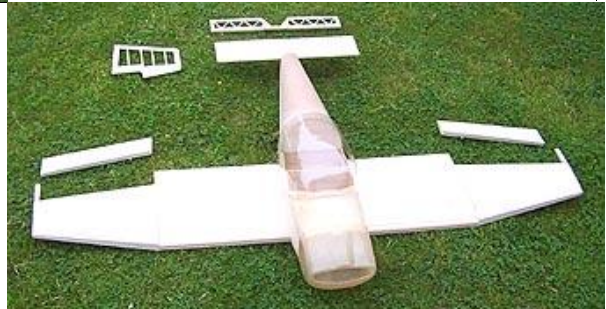

Jodel Build and Completed Pictures

A View of our Jodel from above front without canopy & cowl in place.

And with the canopy & cowl in place.

Inverted views showing built up structure of both wing & fuselage prior to final sheeting of wing & fuselage. This one was fitted with a snake for the rudder as a test, the kit is supplied with closed loop linkage for the rudder.

This all build structure is surprisingly easy to construct & in a relatively short time.

The completed aircraft (after first flight tests)

And finally, Eddie enjoying the fruits of his labours on the Beach.