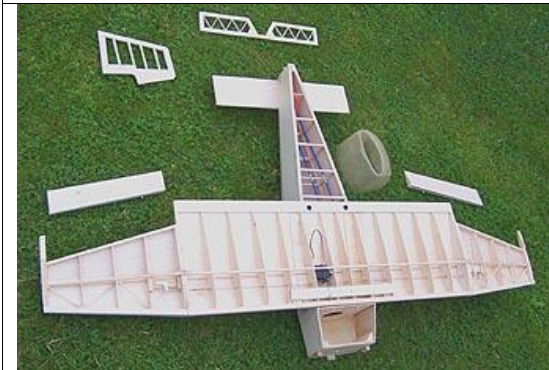

Jodel Build and Completed Pictures

A View of our Jodel from above front without canopy & cowl in place.

And with the canopy & cowl in place.

Inverted views showing built up structure of both wing & fuselage prior to final sheeting of wing & fuselage. This one was fitted with a snake for the rudder as a test, the kit is supplied with closed loop linkage for the rudder.

This all build structure is surprisingly easy to construct & in a relatively short time.

The completed aircraft (after first flight tests)

And finally, Eddie enjoying the fruits of his labours on the Beach.